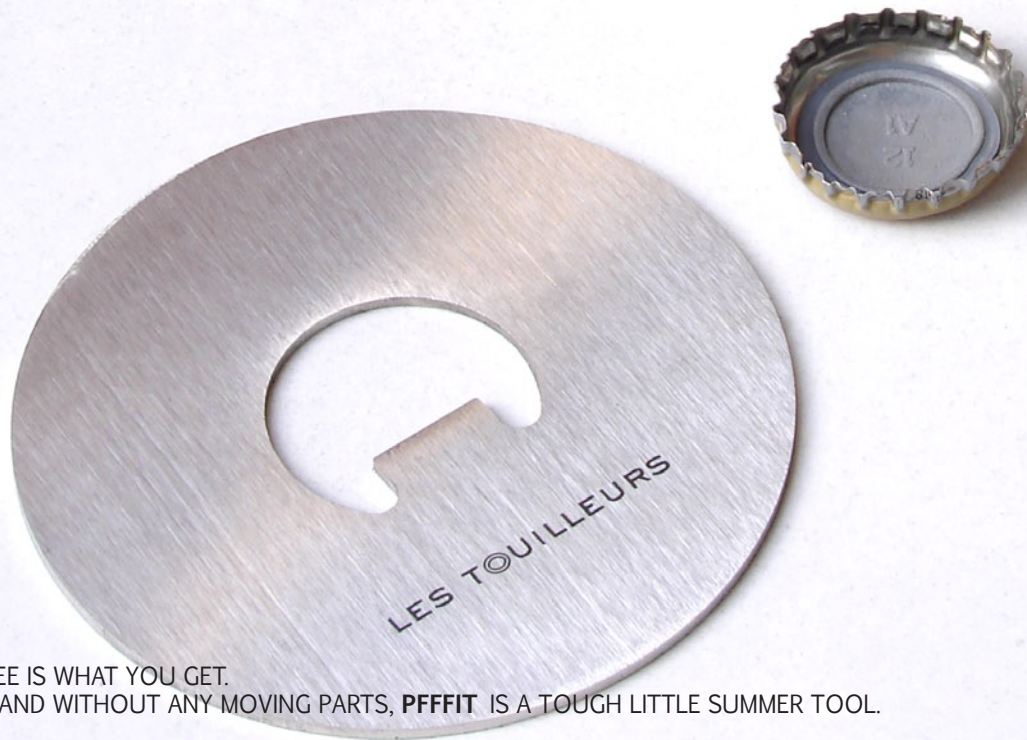

Pfffit

OPENER / COASTER

WHAT YOU SEE IS WHAT YOU GET.
SMALL, FLAT, AND WITHOUT ANY MOVING PARTS, **PFFFIT** IS A TOUGH LITTLE SUMMER TOOL.

(SUN DRENCHED TERRACE NOT INCLUDED.)

STAINLESS STEEL
DIMENSIONS : Ø 3 3/8"

Erratum

©2008 Erratum Designers - All Rights Reserved

Pfffit

OPENER / COASTER

USE THIS CODE WHEN ORDERING:

PF SS4 S

ITEM	FINISH	MARKING
PF PFFFIT	SS4 BRUSHED STAINLESS STEEL X OTHER*	S ERRATUM SERIES X OTHER*